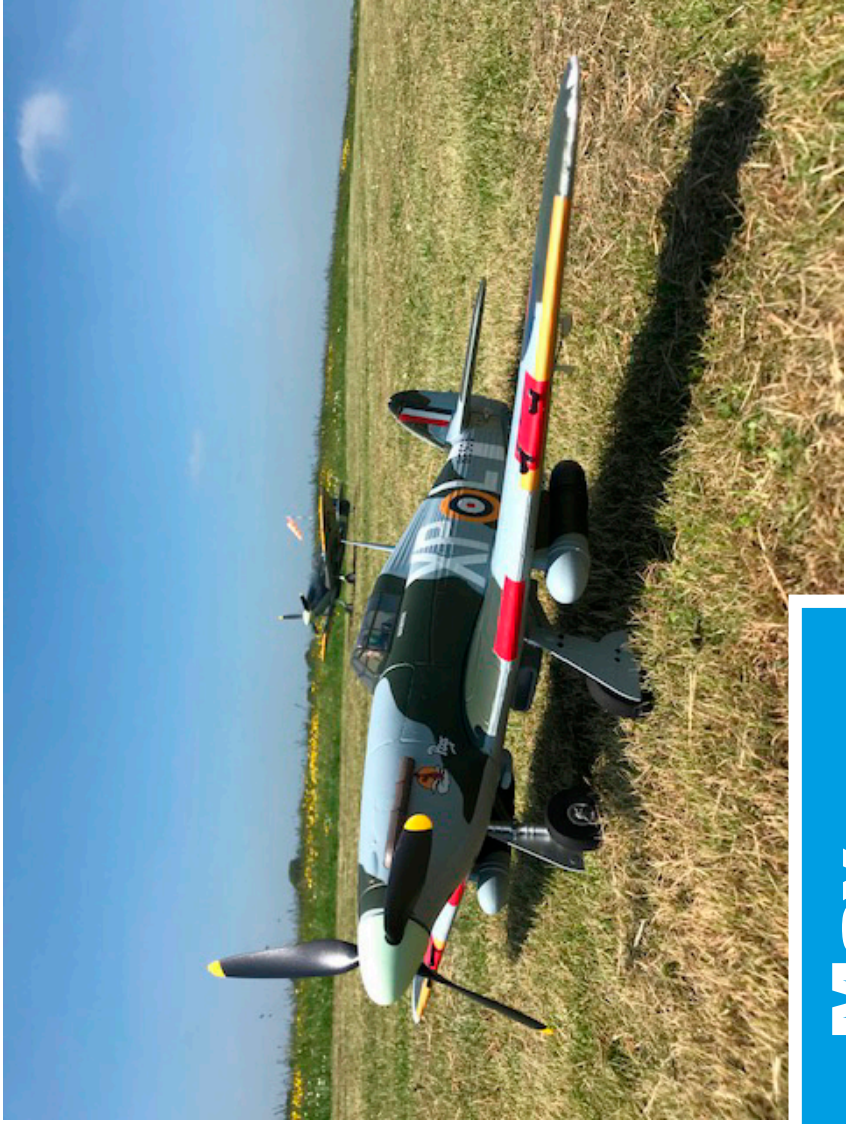

May

MONDAY	TUESDAY	WEDNESDAY	THURSDAY	FRIDAY	SATURDAY	SUNDAY
1	2	3	4	5	6	7
8	9	10	11	12	13	14
15	16	17	18	19	20	21
22	23	24	25	26	27	28
29	30	31